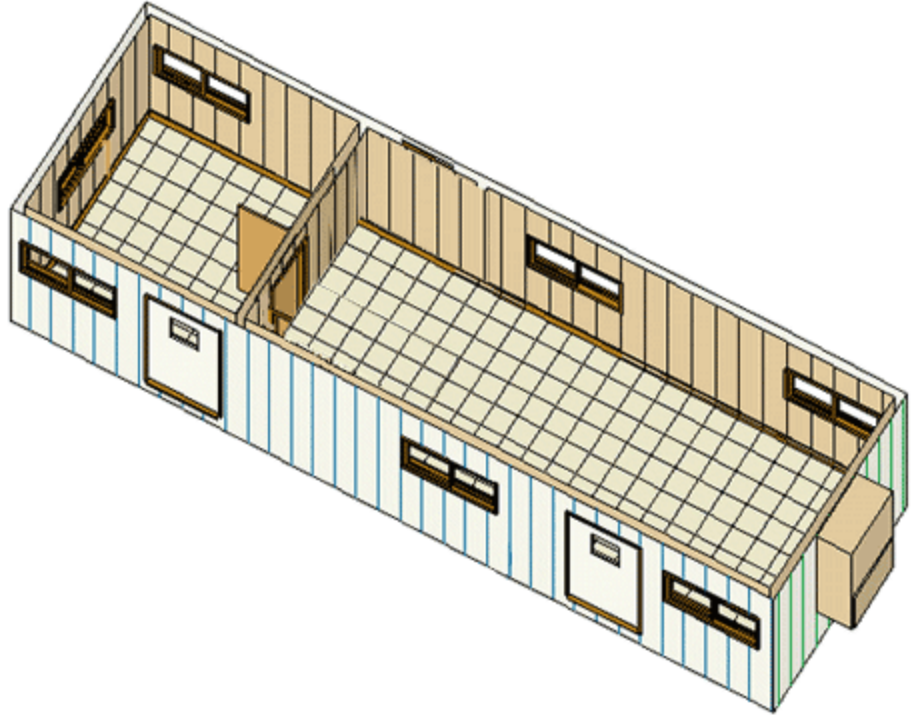

## 10 x 36 Office Trailer

### \*Features include:

- Steel security door
- Vinyl-sided gypsum walls
- Vinyl windows
- Rubber roof with R-19 insulation
- Desk and file cabinet on both ends

\*On 2005 models and newer

\*Door, window, and partition locations may vary depending on manufacturer