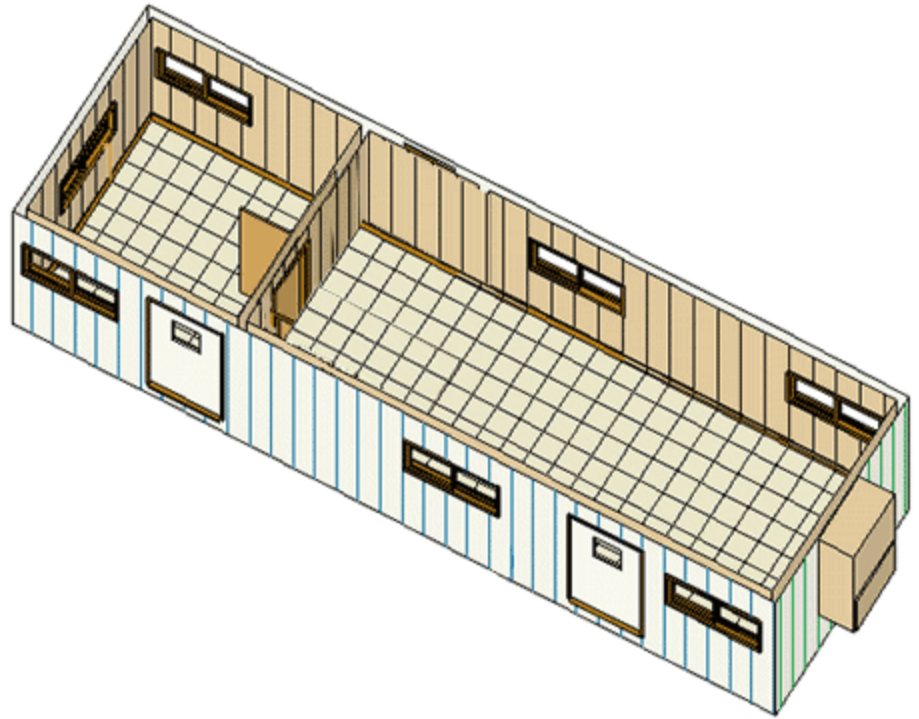

Modular Buildings | Mobile Offices | Storage Solutions

8 x 32 Office Trailer

*Features include:

- Steel security door
- Vinyl-sided gypsum walls
- Vinyl windows
- Rubber roof with R-19 insulation
- Desk and file cabinet on both ends

*On 2005 models and newer

*Door, window, and partition locations may vary depending on manufacturer

800-257-2536 www.triumphmodular.com