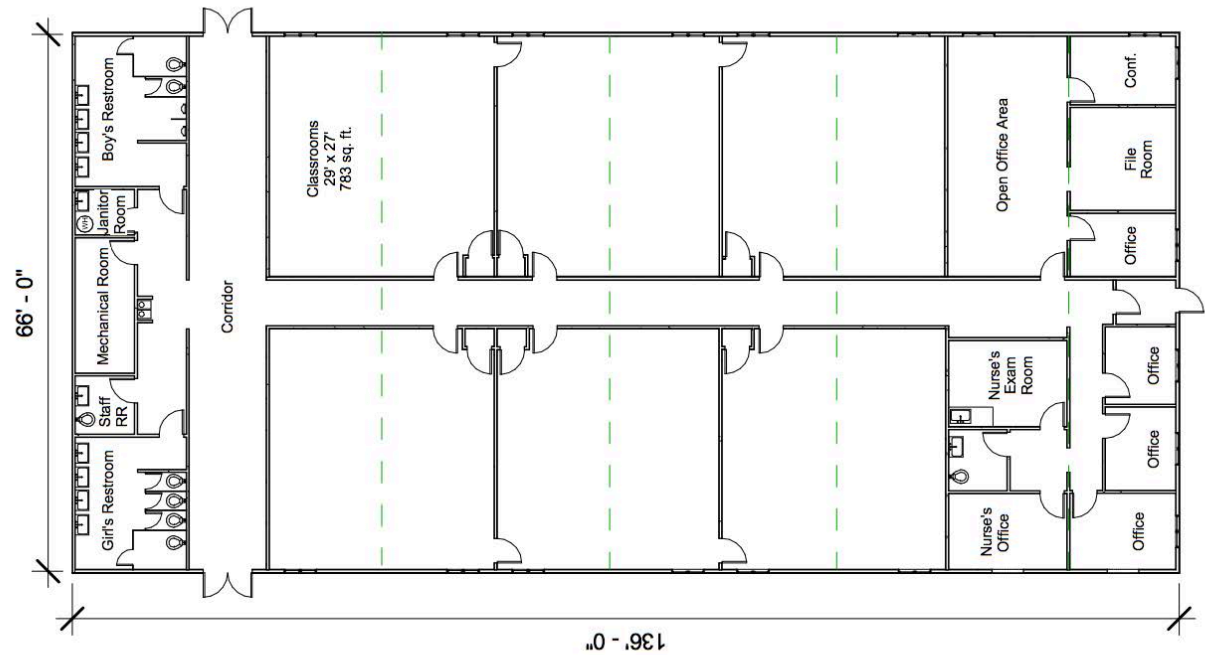

*Exterior shown with Galvalume metal siding

6 Classroom/ Administrative Offices/ Restrooms

FOR MORE INFORMATION
CALL 800-257-2536