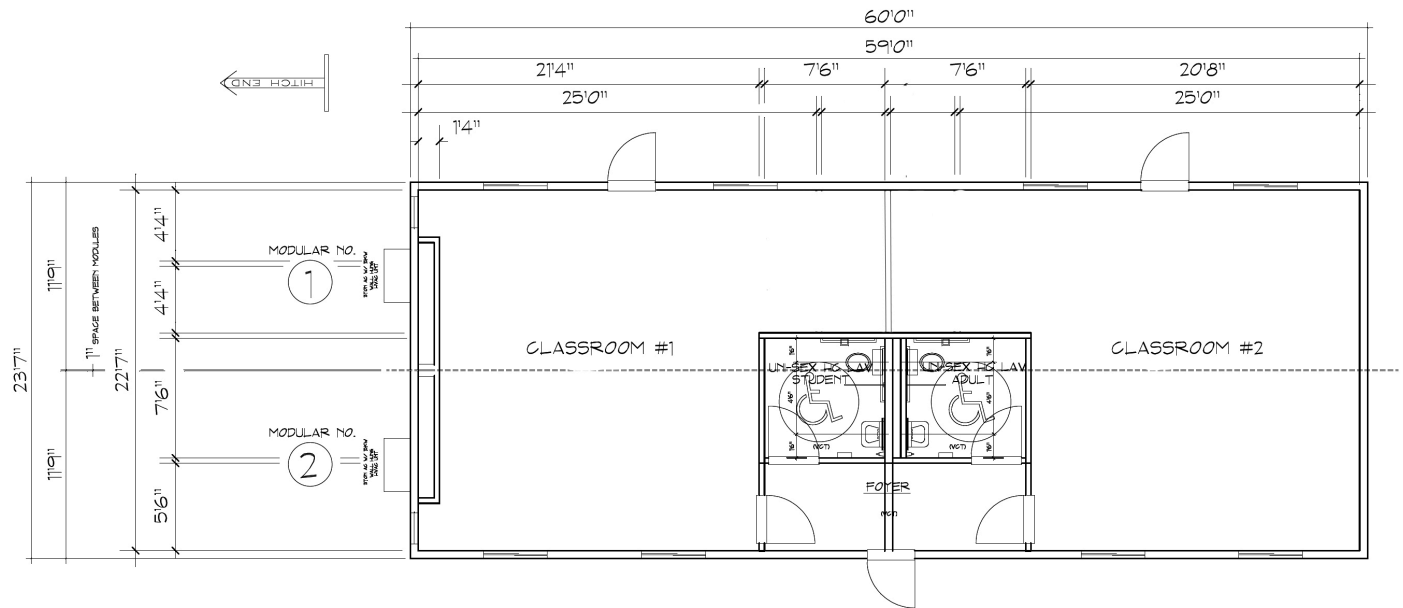

\*Exterior shown with Galvalume metal siding

**24' x 60'**  
**2 Classroom/  
Restrooms**

FOR MORE INFORMATION  
CALL 800-257-2536