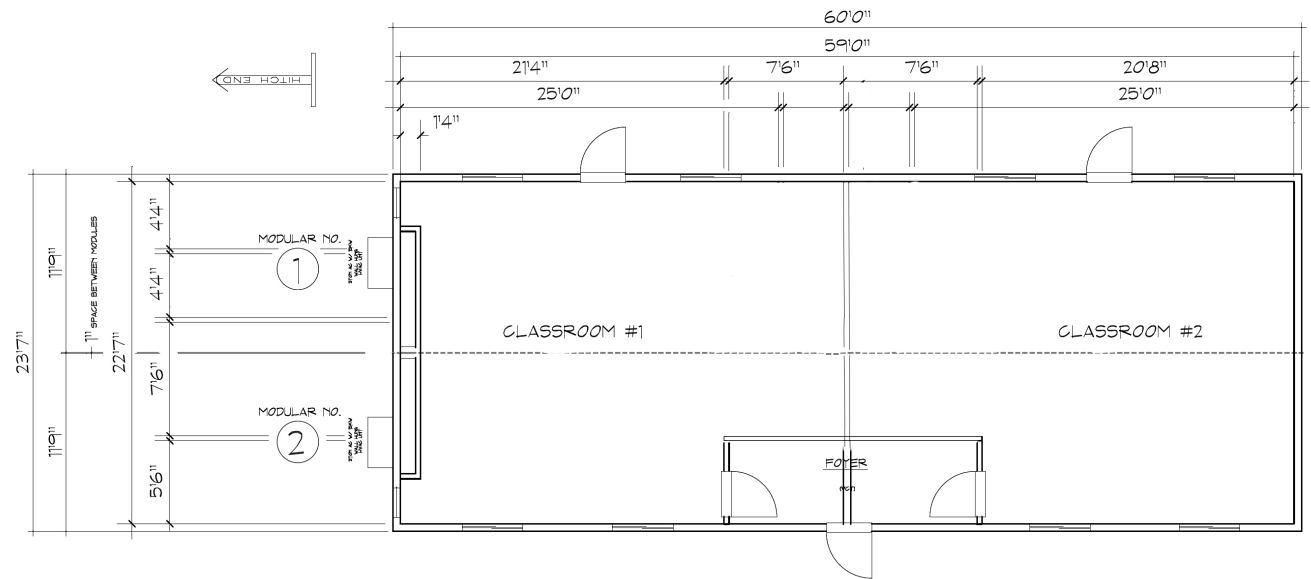

**24' x 60'**  
**2 Classroom**

\*Exterior shown with Galvalume metal siding

FOR MORE INFORMATION  
CALL 800-257-2536