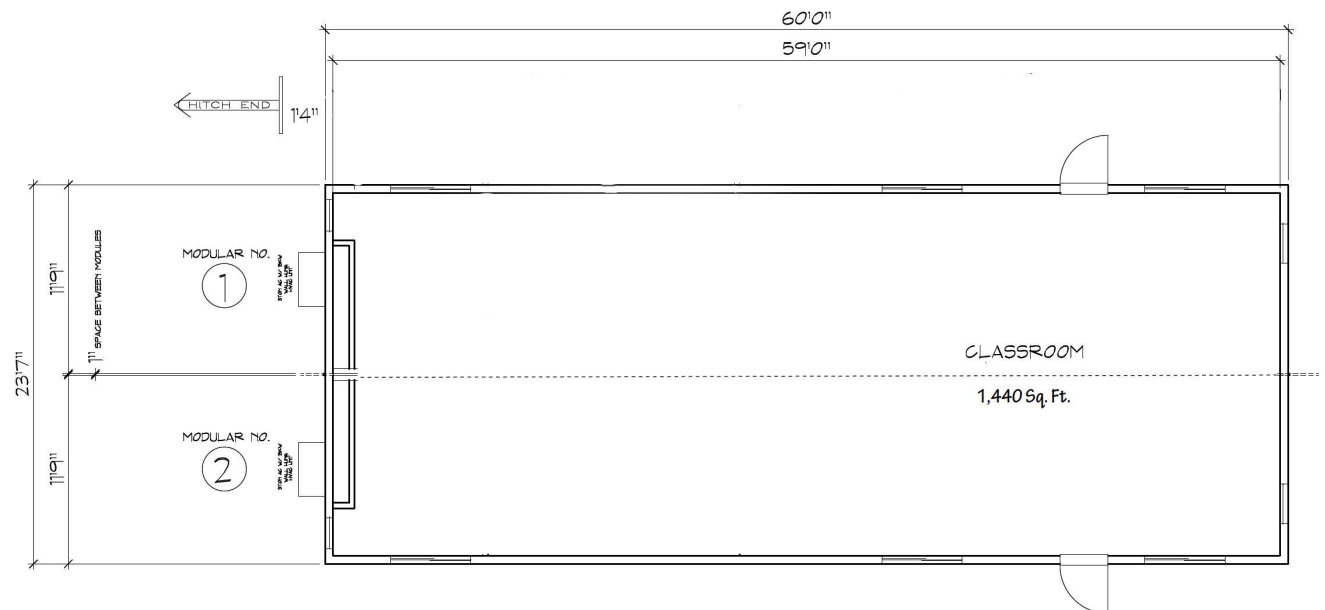

*Exterior shown with Galvalume metal siding

24' x 60' Single Classroom

FOR MORE INFORMATION
CALL 800-257-2536