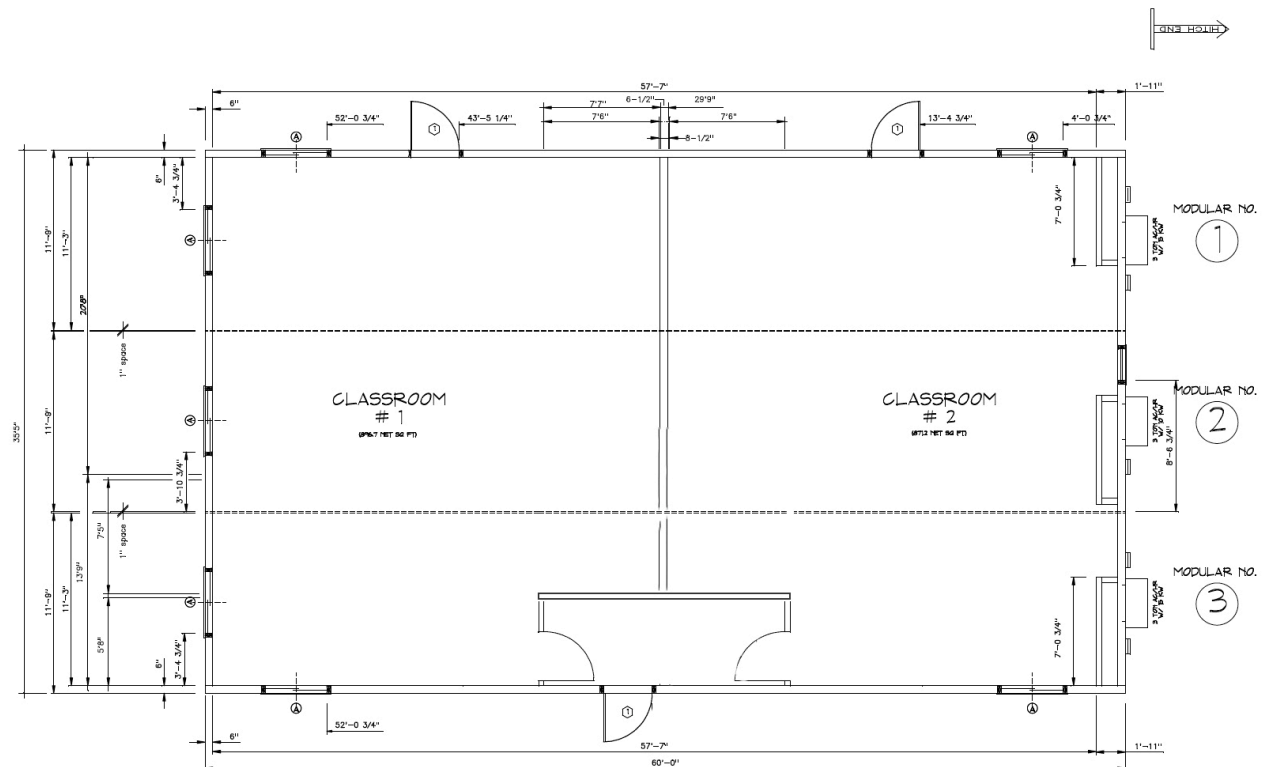

\*Exterior shown with Galvalume metal siding

**36' x 60'**  
**2 Classroom**

FOR MORE INFORMATION  
CALL 800-257-2536