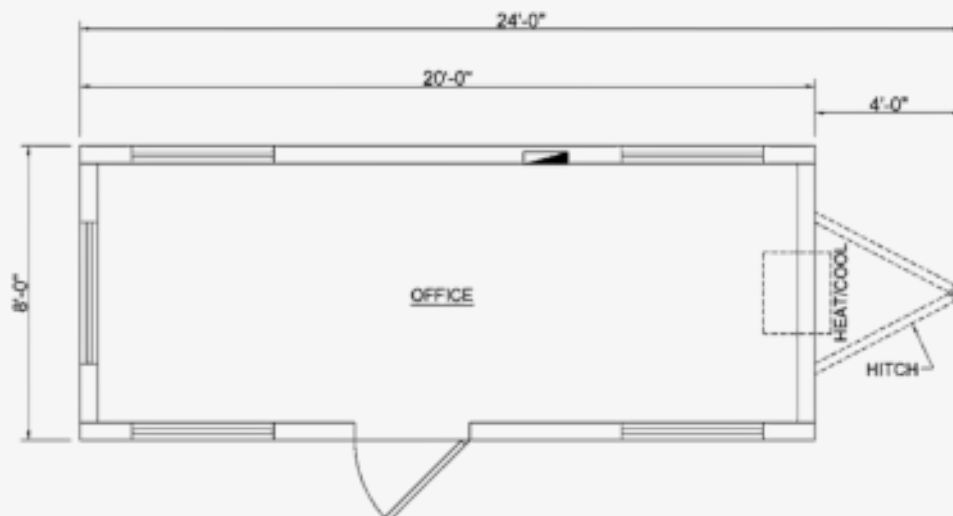

FOR MORE INFORMATION:

Call our Sales Team 1-800-257-2536

Ask your sales representative about our furniture and entry way solutions.