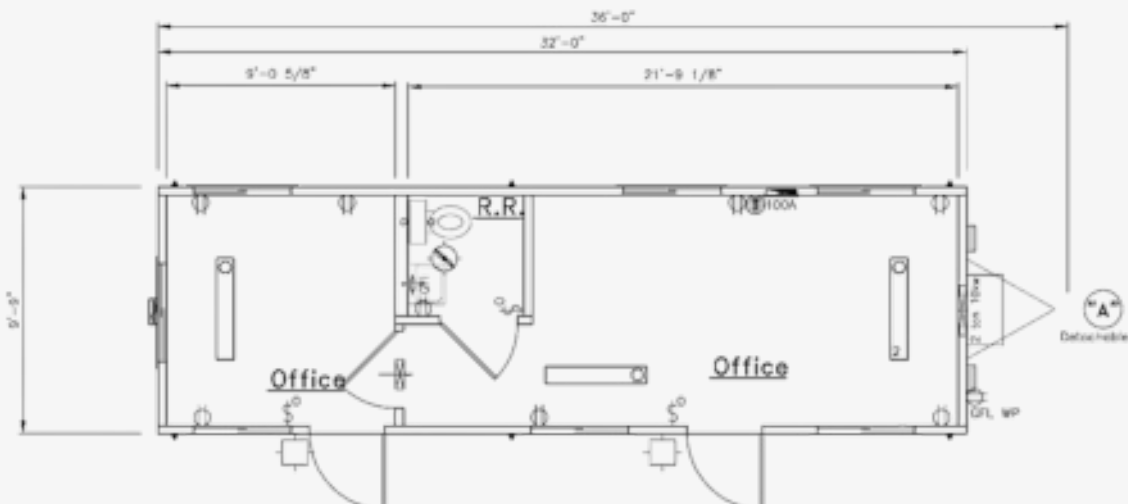

FOR MORE INFORMATION:

Call our Sales Team 1-800-257-2536

Ask your sales representative about our furniture and entry way solutions.