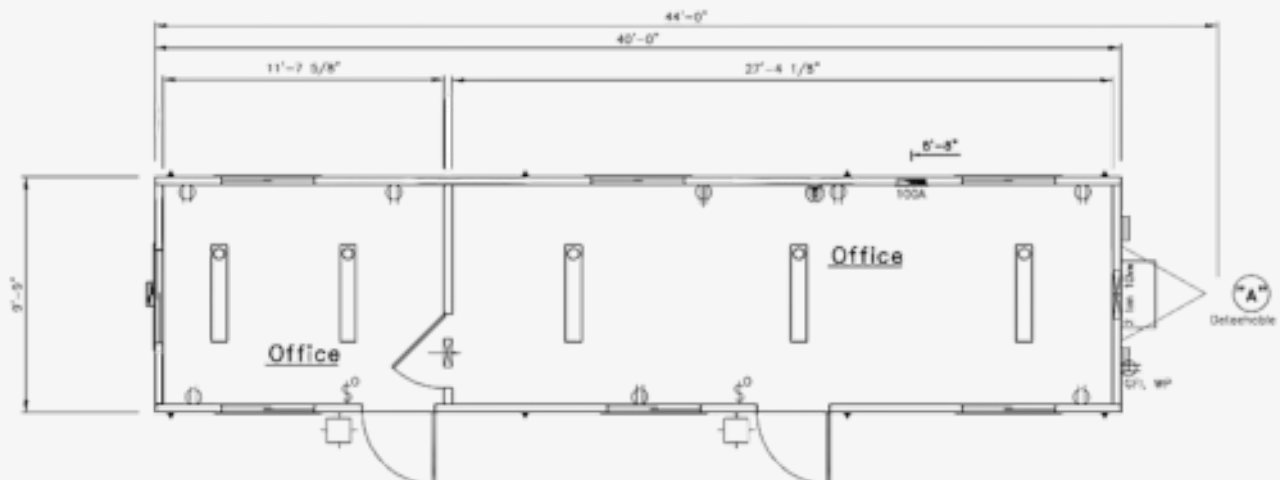

FOR MORE INFORMATION:

Call our Sales Team 1-800-257-2536

Ask your sales representative about our furniture and entry way solutions.