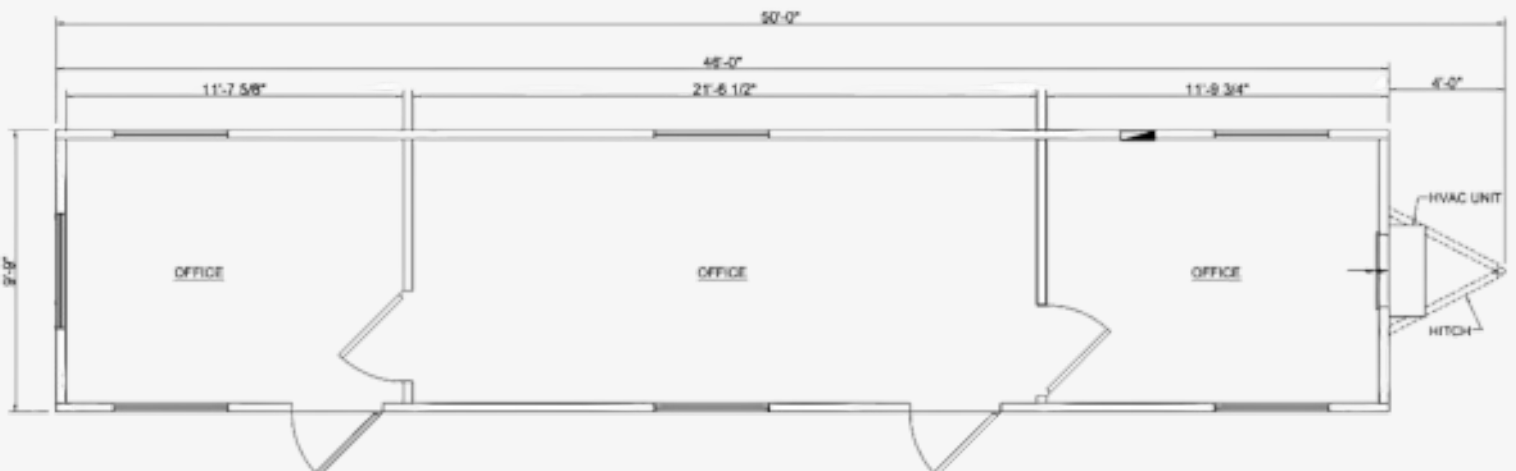

FOR MORE INFORMATION:

Call our Sales Team 1-800-257-2536

Ask your sales representative about our furniture and entry way solutions.