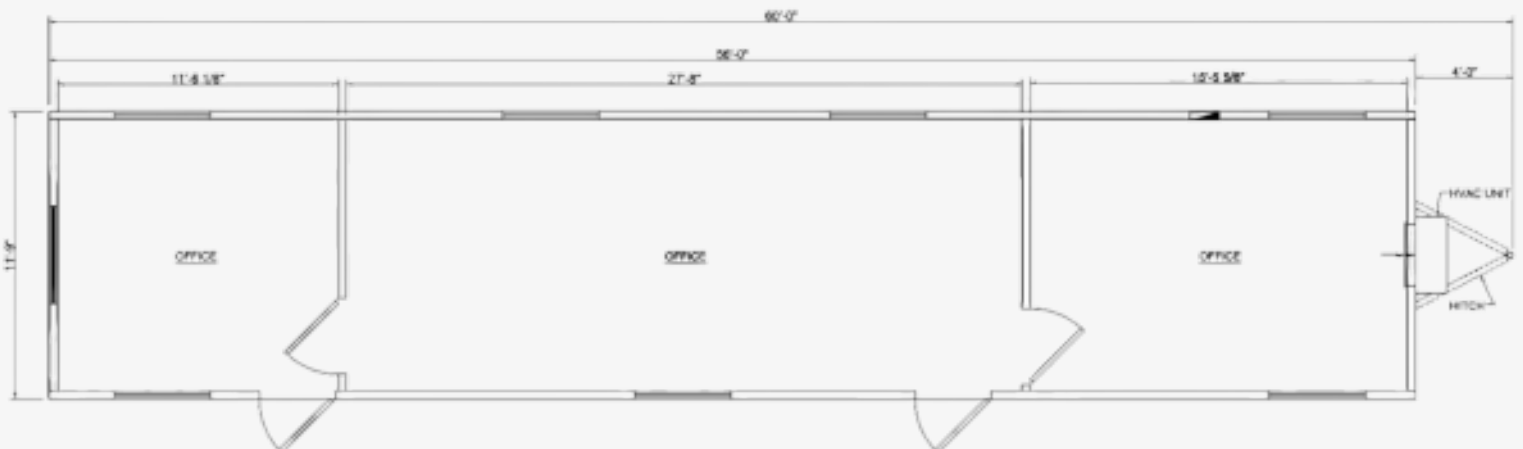

FOR MORE INFORMATION:

Call our Sales Team 1-800-257-2536

Ask your sales representative about our furniture and entry way solutions.