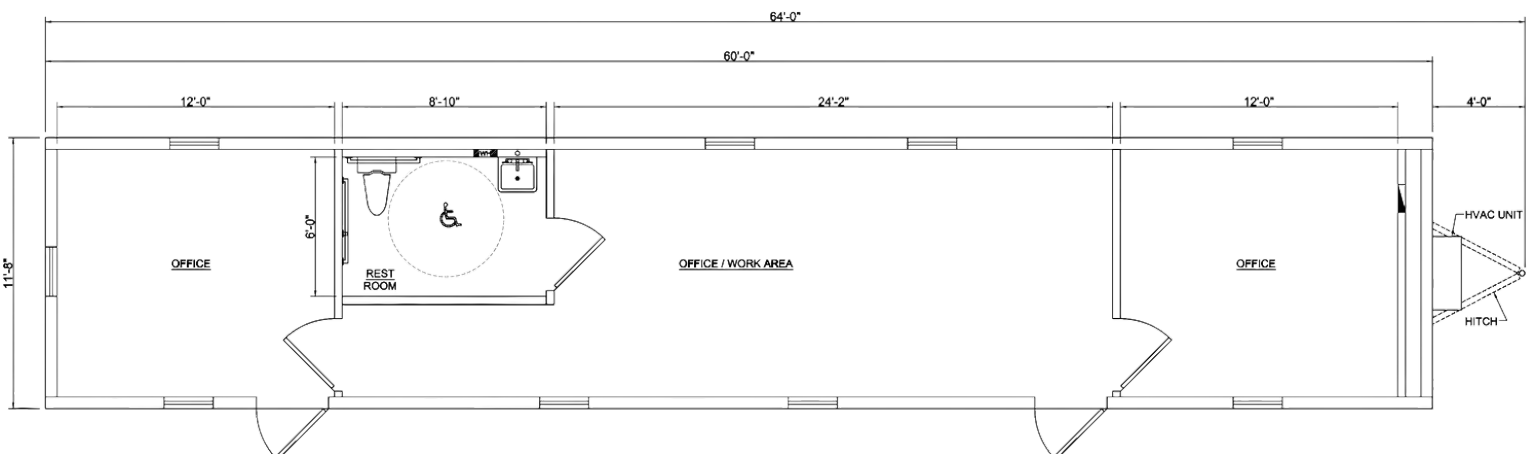

FOR MORE INFORMATION:

Call our Sales Team 1-800-257-2536

Ask your sales representative about our furniture and entry way solutions.