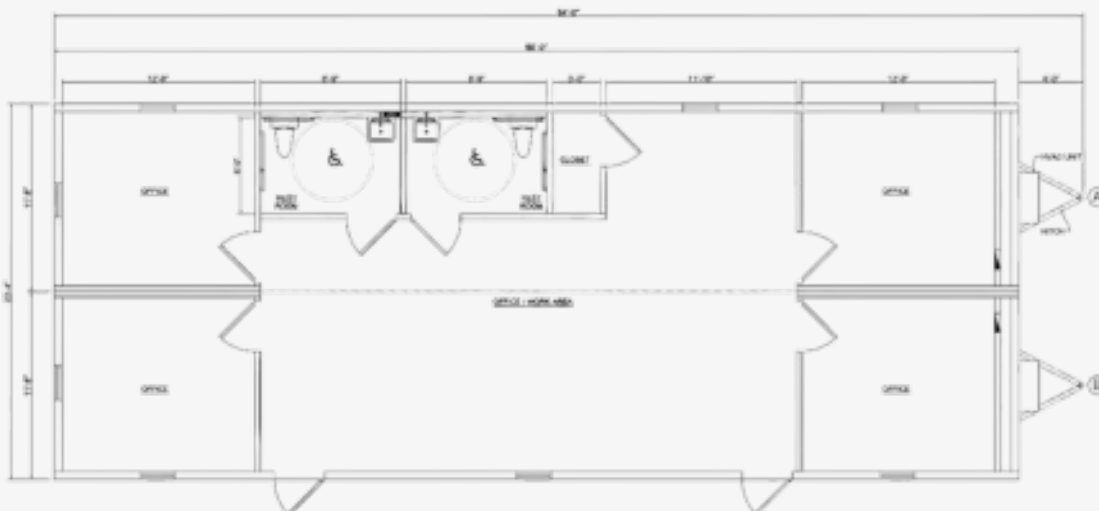

FOR MORE INFORMATION:

Call our Sales Team 1-800-257-2536

Ask your sales representative about our furniture and entry way solutions.