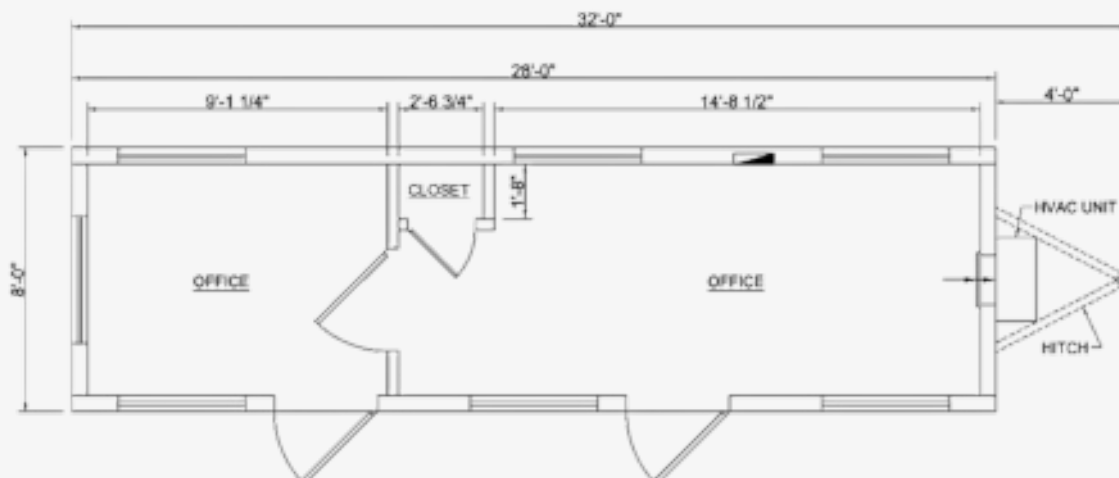

FOR MORE INFORMATION:

Call our Sales Team 1-800-257-2536

Ask your sales representative about our furniture and entry way solutions.