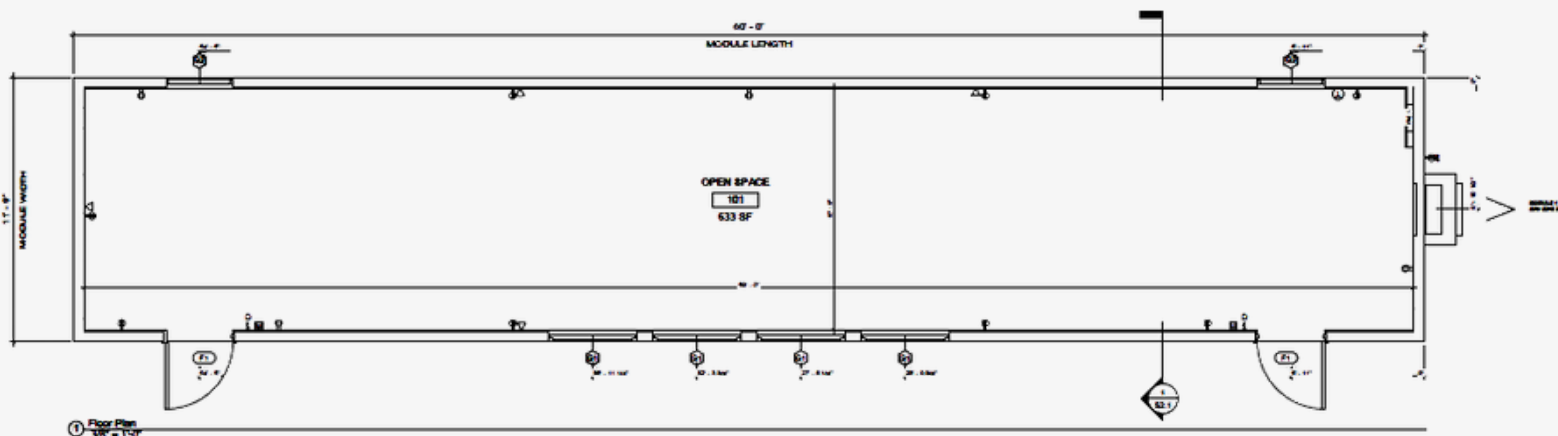

FOR MORE INFORMATION:

Call our Sales Team 1-800-257-2536

Ask your sales representative about our furniture and entry way solutions.